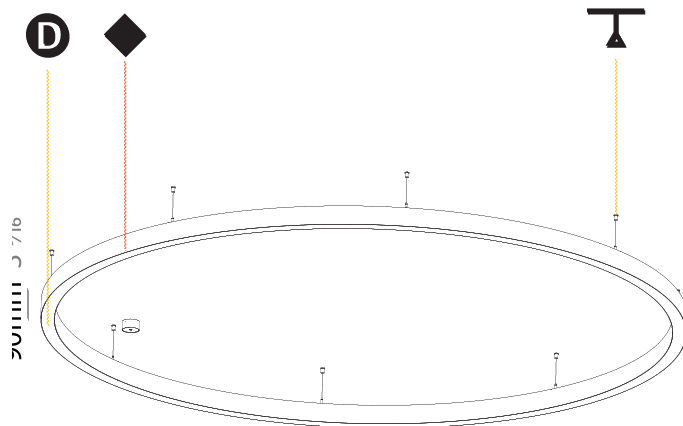

GENERAL

Series: Glorious
Subseries: Glorious Slim
Brand: Prolicht
Division: Architectural
Mounting Type: Suspension
Mounting Location: Ceiling
Subcategory: Ambient

PHYSICAL

Shape: Round
Diameter (mm): 3000
Diameter (in): 118 1/8
Height (mm): 90
Height (in): 3 9/16
Max. Overall Height (mm): 2090
Max. Overall Height (in): 82 5/16
Light Distribution: Direct / Indirect
Weight (kg): 31.716
Weight (lbs): 69.93
Diffuser: [PMMA - Opal or Micro-Prism](#)
Fixture Finish: [SSR / BKV / CWI / CRY / HAB / UFT / ITA / RUA / FTG / MYG / LOD / PUS / FRO / FUP / KIA / POP / BLS / SPG / MEY / GOH / GUM / CHC / COM / ABZ / JAG / OBR / MOS / ROR](#)
Fixture Material: Aluminum
Cable Details: 2000mm or 6000mm Transparent Cable

ELECTRICAL

Lamp Type: LED (Zhaga Standard)
Input Wattage (W): 224 / 112
Total Output Wattage (W): 192 / 84
Dimming: [Tri-Mode (Non-Dimming and Phase Dimming (120Vac only) and 0-10V Dimming)](#)
Driver Included: Yes
Driver Location: Integrated
Driver Type: Constant Current - Universal
Driver Class: Class 2
Input Voltage (V): 120 - 277
Constant Current (MA): 350

LED

Color Temperature (°K): 3000 / 3500 / 4000
Max. Delivered Lumen (lm): 38980 / 39798 / 40610
CRI: >80 CRI
Lamp Life (hrs): 50000

OPTICAL

RATINGS AND CERTIFICATIONS

Certified By: Certified for North American Standards
IP rating: IP20

2870mm 113"

3000mm 118 1/8"